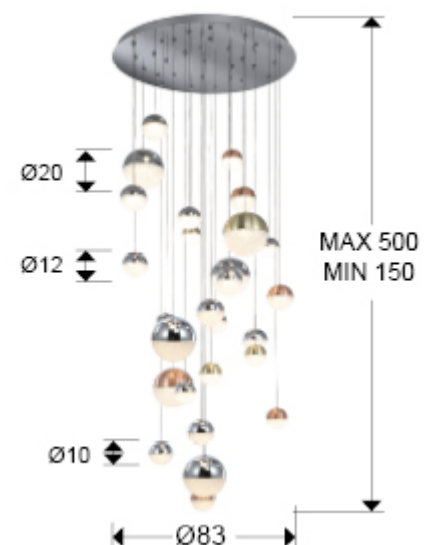

Sphere

793960GK

Recommended product

Large lamps

LARGE SIZE lamp of 27 LED lights. Polycarbonate shades of Ø10, Ø12 and Ø20 cm, texture inside and metal finished in copper and satin brass and chrome. DIMMABLE and CCT, colour temperature 3000K to 4000K. BLUETOOTH control with APP for smartphone. 147

Includes a led driver with Bluetooth dimming functions to be used with a mobile or tablet App. It can also be used with a smart speaker such as Google Home or Amazon Echo if a Bluetooth Gateway device is added. It is not compatible with wall dimmer. Item with special length up to 5 meters. Length of the shades adjustable, allowing different shapes. · This lamp is supplied with GRAVITY TOGGLES, to improve ceiling fixing.

GENERAL INFORMATION

Catalogue: i42 Iluminación
Page: 197
EAN Code: 8435435331368
Type: Large lamps
Collection: Sphere

SIZES

Sizes: Ø 83.0 ↑ 220.0 cm
Height when installed: 150.0/ max. 500.0 cm
Weight: 23.9 Kg

SIZES WITH PACKAGING

Weight: 41.2 Kg
Volume: 0.4740m³
Sizes: ↔ 105.0 ↓ 43.0 ↗ 105.0 cm

TECHNICAL INFORMATION

IP protection: IP 20
Electric class: Class 1
Maximum power: 147.60W
Voltage: 100/277 V
Frequency: 50/60 Hz
Regulation: BLUETOOTH
Colour temperature: 3,000 K
Average lifespan: 50,000 h
Power factor: >0.9
CRI: >80