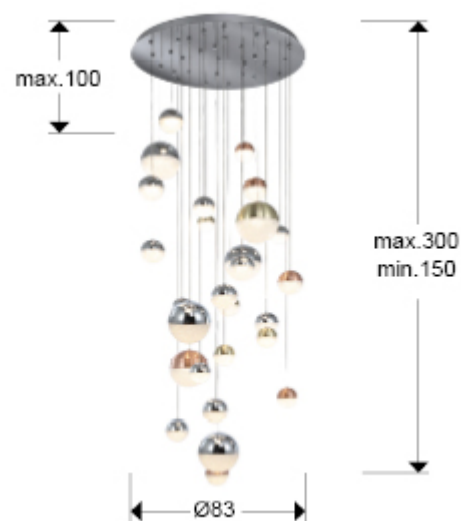

Sphere

793960B

Recommended product

Large lamps

LARGE SIZE lamp of 27 LED lights. Chromed metal. Polycarbonate shades of Ø10, Ø12 and Ø20 cm with texture inside, metal finished in copper and satin brass and chrome. DIMMABLE by BLUETOOTH, with APP for smartphone. 147.6W LED. 3000K. 10330 lm.

Includes a led driver with Bluetooth dimming functions to be used with a mobile or tablet App. It can also be used with a smart speaker such as Google Home or Amazon Echo if a Bluetooth Gateway device is added. Dimming not compatible with wall dimmer. This lamp is also produced with special sizes and finishes. Please, ask for quotation and delivery time. - This lamp is supplied with GRAVITY TOGGLES, to improve ceiling fixing.

GENERAL INFORMATION

Catalogue: i42 Iluminación
Page: 196
EAN Code: 8435435331672
Type: Large lamps
Collection: Sphere

SIZES

Sizes: Ø 83.0 ↑ 220.0 cm
Height when installed: 150.0/ max. 300.0 cm
Weight: 23.0 Kg

SIZES WITH PACKAGING

Weight: 40.2 Kg
Volume: 0.4740m³
Sizes: ↔ 105.0 ↓ 43.0 ↗ 105.0 cm

TECHNICAL INFORMATION

IP protection: IP 20
Electric class: Class 1
Maximum power: 147.60W
Voltage: 100/277 V
Frequency: 50/60 Hz
Regulation: BLUETOOTH
Colour temperature: 3,000 K
Average lifespan: 50,000 h
Power factor: >0.9
CRI: >80