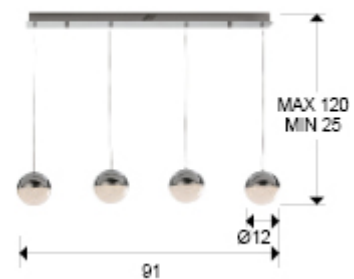

## Sphere

Pendants

793635

Lamp of 4 lights made of metal, chrome finish. Spherical shades Ø12 cm. of metal and polycarbonate with texture inside. Adjustable height. 19,2W LED. 3.000 K. 1,152 lm. DIMMABLE.

This product includes LED drivers with 0-10V or PWM diming. To use it with wall dimmer, use just this type of dimmers. Any other type would damage the LED driver.  
 · This lamp is supplied with GRAVITY TOGGLES, to improve ceiling fixing.

### SIZES

Sizes: ↔ 91.0 ↓ 12.0 ↗ 12.0 cm  
 Height when installed: 25.0/ max. 120.0 cm  
 Weight: 3.2 Kg

### SIZES WITH PACKAGING

Weight: 4.1 Kg  
 Volume: 0.0500m<sup>3</sup>  
 Sizes: ↔ 92.0 ↓ 27.0 ↗ 20.0 cm

---