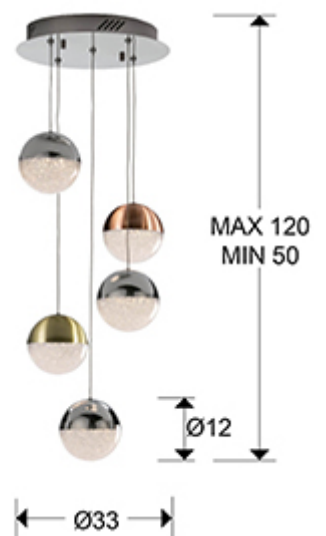

## Sphere

793534D

Pendants

LED lamp of 5 lights. Made of metal, chrome finish. Polycarbonate spherical shades of Ø12 cm. with texture inside and metal finished in satin copper, satin brass and chrome. Adjustable length. 24W LED. 3000 K. 1,440 lm. DIMMABLE. Remote control inclu

### GENERAL INFORMATION

Catalogue: i39 Iluminación  
Page: 162  
EAN Code: 8435435324100  
Type: Pendants  
Collection: Sphere

### SIZES

Sizes: Ø 33.0 ↑ 90.0 cm  
Height when installed: 50.0/ max. 120.0 cm  
Weight: 3.0 Kg