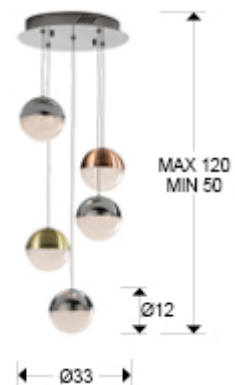

Sphere

Pendants

793534

Lamp of 5 LED lights made of metal chrome finish. Polycarbonated spherical shades of 12 cm with texture inside and metal finished in satin copper, satin brass and chrome. Adjustable length. 24W LED, 3,000 K, 1,440 lm. DIMMABLE.

This product includes LED drivers with TRIAC and 0-10V dimming, You may dimm this item by using a wall mounted TRIAC or 0-10V dimmer switch. · This lamp is supplied with GRAVITY TOGGLES, to improve ceiling fixing.

GENERAL INFORMATION

Catalogue: i42 Iluminación
Page: 192
EAN Code: 8435435322724
Type: Pendants
Collection: Sphere

SIZES

Sizes: Ø 33.0 ↑ 90.0 cm
Height when installed: 50.0/ max. 120.0 cm
Weight: 3.0 Kg

SIZES WITH PACKAGING

Weight: 4.0 Kg
Volume: 0.0490m³
Sizes: ↔ 41.0 ↓ 29.0 ↗ 41.0 cm

TECHNICAL INFORMATION

IP protection: IP 20
Electric class: Class 1
Maximum power: 24W
Voltage: 100/265 V
Frequency: 50/60 Hz
Dimmable: NO
Colour temperature: 3,000 K
Average lifespan: 50,000 h
Power factor: >0.9
CRI: >80