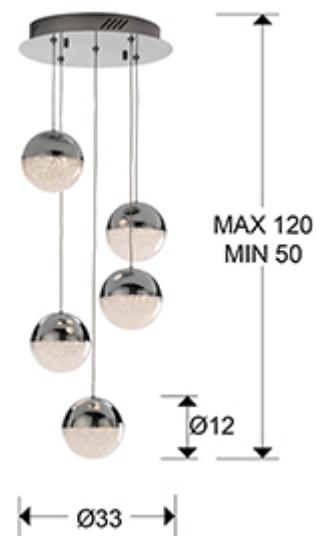

Sphere

Pendants

793523D

LED lamp of 5 lights. Made of metal, chrome finish. Polycarbonate spherical shades of Ø12 cm, with texture inside and chromed metal. Adjustable length. 24W LED. 3,000K. 1,440 lm. DIMMABLE. Remote control included.

GENERAL INFORMATION

Catalogue: I38 Iluminación
 Page: 133
 EAN Code: 8435435323530
 Type: Pendants
 Collection: Sphere

SIZES

Sizes: Ø 33.0 ↑ 90.0 cm
 Height when installed: 50.0/ max. 120.0 cm
 Weight: 3.0 Kg

SIZES WITH PACKAGING

Weight: 4.0 Kg
 Volume: 0.0490m³
 Sizes: ↔ 41.0 ↑ 29.0 ↗ 41.0 cm

TECHNICAL INFORMATION

IP protection: IP 20
Electric class: Class 1
Maximum power: 24W
Voltage: 100/265 V
Frequency: 50/60 Hz
Dimmable: YES
Regulation: REMOTE CONTROL
Colour temperature: 3,000 K
Average lifespan: 50,000 h
CRI: >80

ADDITIONAL INFORMATION

Material: Metal, polycarbonate
Finish: Chrome, clear
Cable colour: clear