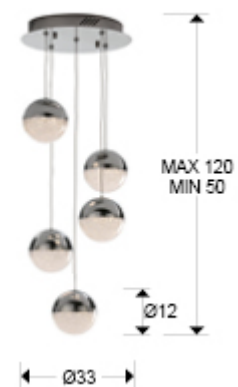

## Sphere

Pendants

793523

Lamp of 5 lights made of metal, chrome finish. Spherical shades Ø12 cm. of metal and polycarbonate with texture inside. Adjustable height. 24W LED. 3.000 K. 1,440 lm. DIMMABLE.

This product includes LED drivers with 0-10V or PWM dimming. To use it with wall dimmer, use just this type of dimmers. Any other type would damage the LED driver.  
 · This lamp is supplied with GRAVITY TOGGLES, to improve ceiling fixing.

### GENERAL INFORMATION

Catalogue: I38 Iluminación  
 Page: 151  
 EAN Code: 8435435319281  
 Type: Pendants  
 Collection: Sphere

### SIZES

Sizes: Ø 33.0 ↑ 90.0 cm  
 Height when installed: 50.0/ max. 120.0 cm  
 Weight: 3.0 Kg

### SIZES WITH PACKAGING

Weight: 4.0 Kg  
 Volume: 0.0490m<sup>3</sup>  
 Sizes: ↔ 41.0 ↓ 29.0 ↗ 41.0 cm

---