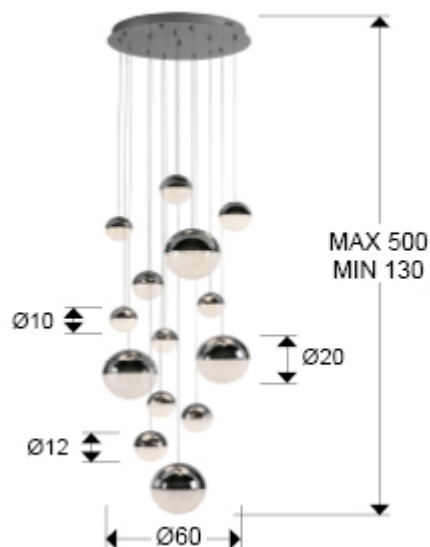

Modelo substituido por 793269GD Item replaced by 793269GD

Lamp of 14 LED lights. Made of metal, chrome finish. Polycarbonated spherical shades of Ø10,12 and 20 cm, textured inside, metal finished in chrome. DIMMABLE by BLUETOOTH with smartphone APP. 78.6W LED, 3000K, 5502 lm.

Includes a led driver with Bluetooth dimming functions to be used with a mobile or tablet App. It can also be used with a smart speaker such as Google Home or Amazon Echo if a Bluetooth Gateway device is added. Dimming not compatible with wall dimmer. Shades with adjustable length, maximum 500 cm. - This lamp is supplied with GRAVITY TOGGLES, to improve ceiling fixing.

GENERAL INFORMATION

Catalogue: i39 Iluminación
Page: 155
EAN Code: 8435435331788
Type: Large lamps
Collection: Sphere

SIZES

Sizes: Ø 60.0 ↓ 220.0 cm
Height when installed: 130.0/ max. 500.0 cm
Weight: 10.9 Kg

SIZES WITH PACKAGING

Weight: 14.0 Kg
Volume: 0.1840m³
Sizes: ↔ 67.0 ↓ 41.0 ↗ 67.0 cm

TECHNICAL INFORMATION

IP protection: IP 20
Electric class: Class 1
Maximum power: 78.60W
Voltage: 100/277 V
Frequency: 50/60 Hz
Regulation: BLUETOOTH
Colour temperature: 3,000 K
Average lifespan: 50,000 h
Power factor: >0.9
CRI: >80