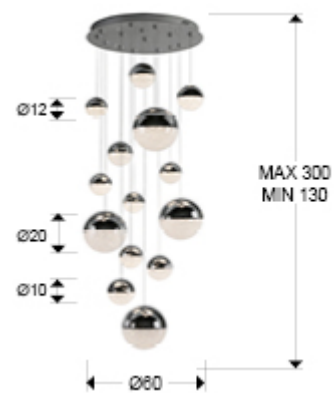

Sphere

Pendants

793269B

Lamp of 14 LED lights. Made of chromed metal. Polycarbonated spherical shades of Ø10,12 and 20 cm, textured inside, metal finished in chrome. Adjustable length. DIMMABLE by BLUETOOTH with smartphone APP. 78.6W LED, 3000K, 5502 lm.

Includes a led driver with Bluetooth dimming functions to be used with a mobile or tablet App.It can also be used with a smart speaker such as Google Home or Amazon Echo if a Bluetooth Gateway device is added. Dimming not compatible with wall dimmer. AVAILABLE WITH 5 METERS LENGTH. REFERENCE: 793269GB · This lamp is supplied with GRAVITY TOGGLES, to improve ceiling fixing.

GENERAL INFORMATION

Catalogue: i39 Iluminación
Page: 154
EAN Code: 8435435331771
Type: Pendants
Collection: Sphere

SIZES

Sizes: Ø 60.0 ↓ 180.0 cm
Height when installed: 130.0/ max. 300.0 cm
Weight: 12.0 Kg

SIZES WITH PACKAGING

Weight: 15.0 Kg
Volume: 0.1840m³
Sizes: ↔ 67.0 ↓ 41.0 ↗ 67.0 cm

TECHNICAL INFORMATION

IP protection: IP 20
Electric class: Class 1
Maximum power: 78.60W
Voltage: 100/277 V
Frequency: 50/60 Hz
Regulation: BLUETOOTH
Colour temperature: 3,000 K
Average lifespan: 50,000 h
Power factor: >0.9
CRI: >80