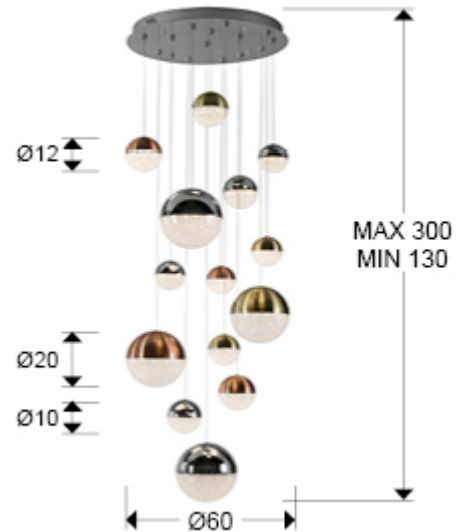

Lamp of 14 LED lights. Chromed metal. Polycarbonate shades of Ø10, Ø12 and Ø20 cm with texture inside and metal finished in copper and satin brass and chrome. DIMMABLE by BLUETOOTH, with APP for smartphone. 78.6W LED. 3000K. 5502 lm.

Includes a led driver with Bluetooth dimming functions to be used with a mobile or tablet App. It can also be used with a smart speaker such as Google Home or Amazon Echo if a Bluetooth Gateway device is added. Dimming not compatible with wall dimmer. AVAILABLE WITH 5 METERS LENGTH. ITEM: 793258GB - This lamp is supplied with GRAVITY TOGGLES, to improve ceiling fixing.

GENERAL INFORMATION

Catalogue: i39 Iluminación
Page: 164
EAN Code: 8435435331665
Type: Pendants
Collection: Sphere

SIZES

Sizes: Ø 60.0 ↓ 180.0 cm
Height when installed: 130.0/ max. 300.0 cm
Weight: 11.1 Kg

SIZES WITH PACKAGING

Weight: 14.2 Kg
Volume: 0.1840m³
Sizes: ↔ 67.0 ↓ 41.0 ↗ 67.0 cm

TECHNICAL INFORMATION

IP protection: IP 20
Electric class: Class 1
Maximum power: 78.60W
Voltage: 100/277 V
Frequency: 50/60 Hz
Regulation: BLUETOOTH
Colour temperature: 3,000 K
Average lifespan: 50,000 h
Power factor: >0.9
CRI: >80