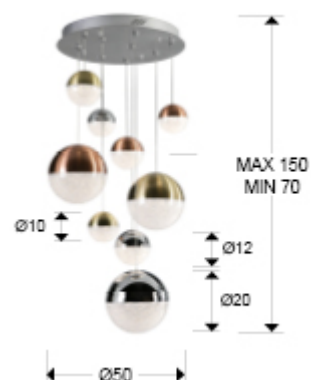

## Sphere

Pendants

793091B

Lamp of 9 LED lights, metal finished in chrome. Polycarbonated spherical shades of Ø10 cm, textured inside and metal finished in satin copper and brass and chrome. DIMMABLE by BLUETOOTH with smartphone APP. 54W LED, 3000K, 3780 lm.

### SIZES

Sizes: Ø 50.0 ↓ 110.0 cm  
Height when installed: 70.0/ max. 150.0 cm  
Weight: 7.4 Kg

### SIZES WITH PACKAGING

Weight: 9.6 Kg  
Volume: 0.1360m<sup>3</sup>  
Sizes: ↔ 57.0 ↓ 42.0 ↗ 57.0 cm

---