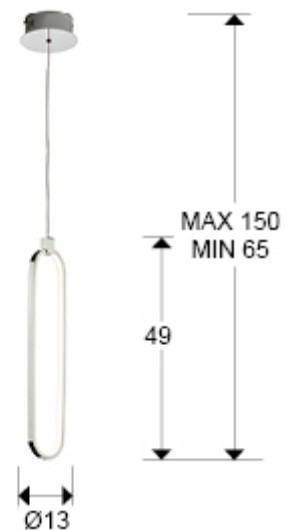

## Colette

787147

1 Light Pendants

LED lamp of 1 light, made of aluminium, chrome finish. Opal silicone diffusers. Adjustable in length. 13W LED, 1170 lm, 3000 K.

· This lamp is supplied with GRAVITY TOGGLES, to improve ceiling fixing.

### GENERAL INFORMATION

Catalogue: i42 Iluminación  
Page: 127  
EAN Code: 8435435327903  
Type: 1 Light Pendants  
Collection: Colette

### SIZES

Sizes: Ø 13.0 ↑ 49.0 cm  
Height when installed: 65.0/ max. 150.0 cm  
Weight: 0.6 Kg

### SIZES WITH PACKAGING

Weight: 1.0 Kg  
Volume: 0.0140m<sup>3</sup>  
Sizes: ↔ 71.0 ↓ 12.0 ↗ 17.0 cm

---