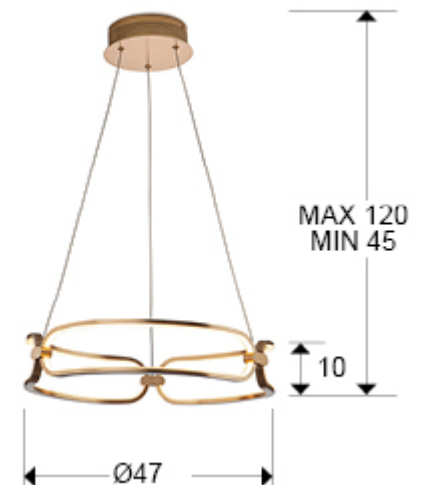

Colette

786621D

Pendants

Small LED lamp, made of brushed aluminium, rose gold finish. Opal silicone diffusers. Adjustable in length. 37W LED, 3330 lm, 3000 K. DIMMABLE. Remote control included.

This product includes LED drivers with dimmer of 0-10V or PWM, a receiver and a remote control by radiofrequency. To use with wall dimmer, use only these types of dimmers, any other would damage the LED driver.

GENERAL INFORMATION

Catalogue: I38 Iluminación
 Page: 27
 EAN Code: 843543532389
 Type: Pendants
 Collection: Colette

SIZES

Sizes: Ø 47.0 ↓ 10.0 cm
 Height when installed: 45.0/ max. 120.0 cm
 Weight: 1.6 Kg

SIZES WITH PACKAGING

Weight: 2.6 Kg
 Volume: 0.0500m³
 Sizes: ↔ 54.0 ↓ 17.0 ↗ 54.0 cm

TECHNICAL INFORMATION

IP protection: IP 20
Electric class: Class 1
Maximum power: 37W
Voltage: 180/240 V
Frequency: 50/60 Hz
Regulation: REMOTE CONTROL
Colour temperature: 3,000 K
Average lifespan: 50,000 h
Power factor: >0.9
CRI: >80

ADDITIONAL INFORMATION

Material: Aluminium, silicone
Finish: Rose gold, opal