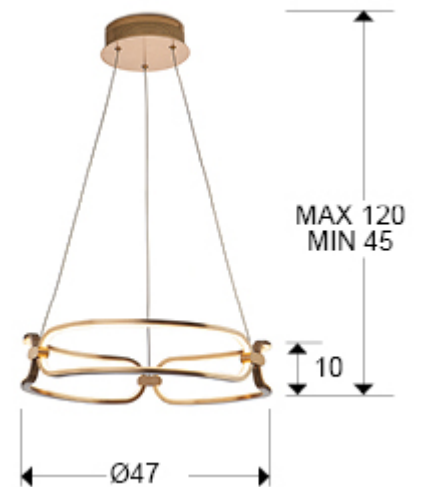

Colette

786621

Pendants

Small LED lamp, made of brushed aluminium, rose gold finish. Opal silicone diffusers. Adjustable in length. 37W LED, 3330 lm, 3000 K. DIMMABLE

This product includes LED drivers with 0-10V dimming. To use it with wall dimmer, use just this type of dimmer. Any other type would damage the LED driver. · This lamp is supplied with GRAVITY TOGGLES, to improve ceiling fixing.

GENERAL INFORMATION

Catalogue: i42 Iluminación
Page: 117
EAN Code: 8435435327835
Type: Pendants
Collection: Colette

SIZES

Sizes: Ø 47.0 ↓ 10.0 cm
Height when installed: 45.0/ max. 120.0 cm
Weight: 1.6 Kg

SIZES WITH PACKAGING

Weight: 2.6 Kg
Volume: 0.0500m³
Sizes: ↔ 54.0 ↓ 17.0 ↗ 54.0 cm

TECHNICAL INFORMATION

IP protection: IP 20
Electric class: Class 1
Maximum power: 37W
Voltage: 180/240 V
Frequency: 50/60 Hz
Colour temperature: 3,000 K
Average lifespan: 50,000 h
Power factor: >0.9
CRI: >80

DRIVER LED

Make: SCHULLER
Model: 74062
Quantity: 1 Units
Dimmable: Sí
Type of dimming: Triac&0-10V
Maximum power: 60W
Frequency: 50-60 Hz
Primary voltage: 180-240 V
Type: Voltaje constante
Secondary voltage: 24 V
Sizes: ↔ 13,5 ↓ 3,0 ↗ 4,7 cm