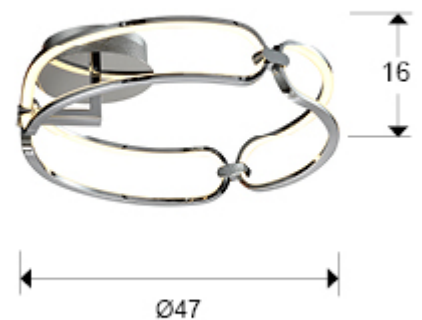

## Colette 786485D

Flush Ceiling Lamps

Small ceiling lamp, LED, made of aluminium, chrome finish. Opal silicone diffusers. 37W LED, 3330 lm, 3000 K. DIMMABLE. Remote control included.

This product includes LED drivers with dimmer of 0-10V or PWM, a receiver and a remote control by radiofrequency. To use with wall dimmer, use only these types of dimmers, any other would damage the LED driver.

### SIZES

Sizes: Ø 47.0 ↓ 16.0 cm  
Weight: 1.6 Kg

### SIZES WITH PACKAGING

Weight: 2.7 Kg  
Volume: 0.0700m<sup>3</sup>  
Sizes: ↔ 54.0 ↓ 54.0 ↗ 24.0 cm

---

## ADDITIONAL INFORMATION

Material: Aluminium, silicone  
Finish: Chromed, opal