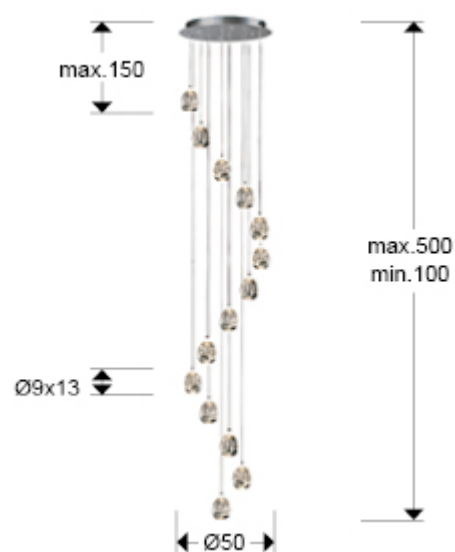

## Rocio

785635GB

Pendants

Lamp of 14 LED lights. Made of metal, chrome finish. Shades with drop shape of solid glass with bubbles inside and metal base. Adjustable length, max. 500cm. DIMMABLE by BLUETOOTH with APP for smartphone. 70W LED, 6720 lm. 3000K

### SIZES

Sizes: Ø 50.0 ↓ 270.0 cm  
Height when installed: 100.0/ max. 500.0 cm  
Weight: 17.6 Kg

### SIZES WITH PACKAGING

Weight: 19.8 Kg  
Volume: 0.1010m<sup>3</sup>  
Sizes: ↔ 60.0 ↓ 28.0 ↗ 60.0 cm

---