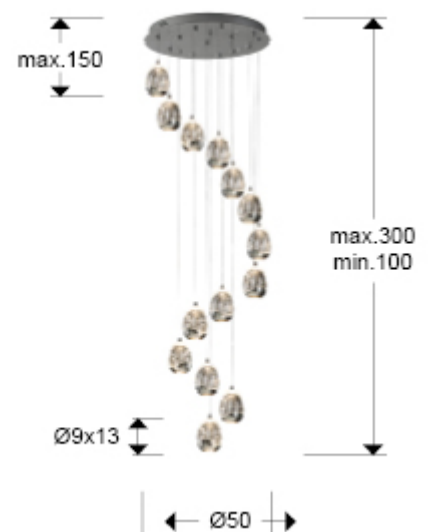

Rocio

785635B

Recommended product

Pendants

Lamp of 14 LED lights. Made of metal, chrome finish. Shades with drop shape made of solid glass with decorative bubbles inside. Adjustable in length. DIMMABLE by BLUETOOTH with APP for smartphone. 70W LED, 6720 lm, 3000 K

Includes a led driver with Bluetooth dimming functions to be used with a mobile or tablet App. It can also be used with a smart speaker such as Google Home or Amazon Echo if a Bluetooth Gateway device is added. Dimming not compatible with wall dimmer. AVAILABLE WITH 5 METERS LENGTH. ITEM: 785635GB - This lamp is supplied with GRAVITY TOGGLES, to improve ceiling fixing.

GENERAL INFORMATION

Catalogue: i42 Iluminación
Page: 207
EAN Code: 8435435331726
Type: Pendants
Collection: Rocio

SIZES

Sizes: \varnothing 50.0 \updownarrow 170.0 cm
Height when installed: 100.0/ max. 300.0 cm
Weight: 17.6 Kg

SIZES WITH PACKAGING

Weight: 19.8 Kg
Volume: 0.1010m³
Sizes: \leftrightarrow 60.0 \updownarrow 28.0 \nearrow 60.0 cm

TECHNICAL INFORMATION

IP protection: IP 20
Electric class: Class 1
Maximum power: 70W
Voltage: 100/277 V
Frequency: 50/60 Hz
Regulation: BLUETOOTH
Colour temperature: 3,000 K
Average lifespan: 50,000 h