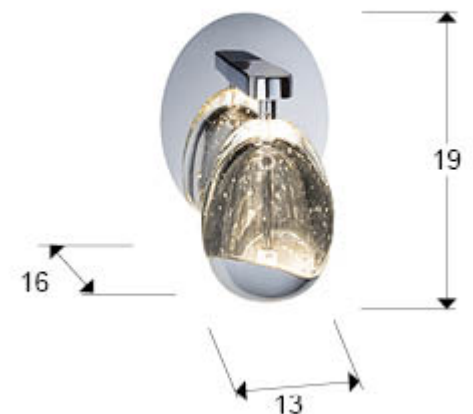

Rocio

783921

Wall lamps

Wall lamp with 1 LED light, made of metal in chrome finish. Shade with teardrop-shaped made of solid glass with decorative bubbles inside. 5W LED. 480lm. 3,000K

GENERAL INFORMATION

Catalogue: i42 Iluminación
Page: 202
EAN Code: 8435435338633
Type: Wall lamps
Collection: Rocio

SIZES

Sizes: ↔ 13.0 ↓ 19.0 ↗ 16.0 cm
Weight: 1.5 Kg

SIZES WITH PACKAGING

Weight: 1.8 Kg
Volume: 0.0150m³
Sizes: ↔ 23.0 ↓ 22.0 ↗ 29.0 cm

ADDITIONAL INFORMATION

Material: Metal, glass
Finish: Chromed, clear