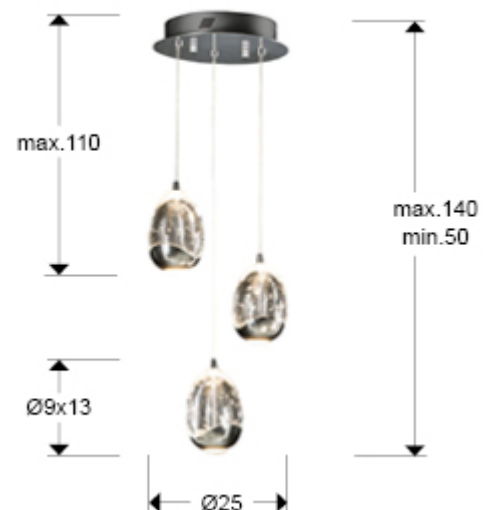

Rocio

783753

Pendants

Recommended product

LED light lamp, made of metal, chrome finish. Glass shade with drop shape made with solid glass with decorative bubbles inside. Adjustable in height. 15W LED. 1.440 Lumen. 3.000K.

. This lamp is supplied with GRAVITY TOGGLES, to improve ceiling fixing.

GENERAL INFORMATION

Catalogue: i42 Iluminación
 Page: 204
 EAN Code: 8435435318123
 Type: Pendants
 Collection: Rocio

SIZES

Sizes: \varnothing 25.0 \updownarrow 75.0 cm
 Height when installed: 50.0/ max. 140.0 cm
 Weight: 3.3 Kg

SIZES WITH PACKAGING

Weight: 4.0 Kg
 Volume: 0.0280m³
 Sizes: \leftrightarrow 33.0 \updownarrow 26.0 \swarrow 33.0 cm

TECHNICAL INFORMATION

IP protection: IP 20
Electric class: Class 1
Maximum power: 15W
Voltage: 220/240 V
Frequency: 50/60 Hz
Dimmable: NO
Colour temperature: 3,000 K
Average lifespan: 50,000 h
Power factor: >0.8
CRI: >80

ADDITIONAL INFORMATION

Material: Metal and glass
Finish: Chrome and clear