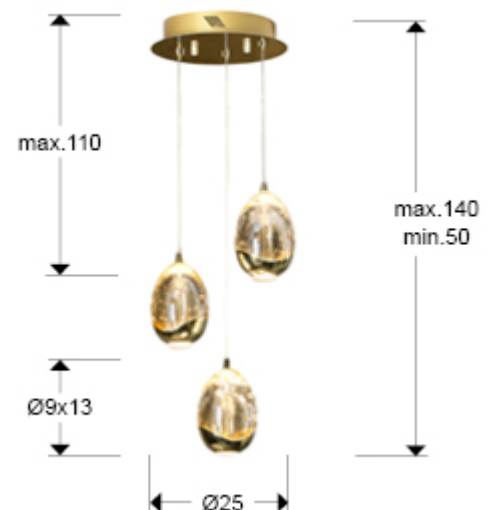

## Rocio

783741

Pendants

Recommended product

Lamp of 3 LED lights, made of metal, golden finish. Glass shades with drop shape in solid glass, champagne tonality, with decorative bubbles inside. Adjustables in length. 15W LED. 1.440 lm. 3.000 K.

. This lamp is supplied with GRAVITY TOGGLES, to improve ceiling fixing.

### SIZES

Sizes:  $\varnothing$  25.0  $\updownarrow$  75.0 cm  
 Height when installed: 50.0/ max. 140.0 cm  
 Weight: 3.3 Kg

### SIZES WITH PACKAGING

Weight: 4.0 Kg  
 Volume: 0.0280m<sup>3</sup>  
 Sizes:  $\leftrightarrow$  33.0  $\updownarrow$  26.0  $\swarrow$  33.0 cm

---