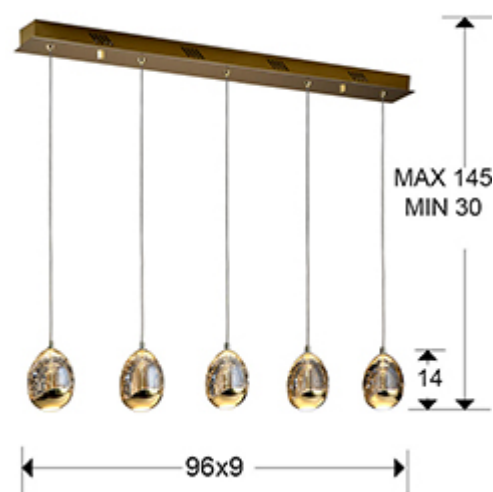

Rocio

783627D

Pendants

LED lamps of 5 lights. Made of metal, golden finish. Glass shades with drop shape made of solid glass in champagne tonality, with decorative bubbles insides. Adjustables in length. 25W LED. 2.400 lm. 3000 K. DIMMABLE.

This product includes LED drivers with 0-10V or PWM diming, a receiver and a remote control by radiofrecuency. To use it with wall dimmer, use just this type of dimmers. Any other would damage the LED driver. · This lamp is supplied with GRAVITY TOGGLES, to improve ceiling fixing.

GENERAL INFORMATION

Catalogue: i42 Iluminación
 Page: 212
 EAN Code: 8435435323516
 Type: Pendants
 Collection: Rocio

SIZES

Sizes: ↔ 96.0 ↓ 95.0 ↗ 9.0 cm
 Height when installed: 30.0/ max. 145.0 cm
 Weight: 6.8 Kg

SIZES WITH PACKAGING

Weight: 7.8 Kg
 Volume: 0.0470m³
 Sizes: ↔ 108.0 ↓ 27.0 ↗ 16.0 cm

TECHNICAL INFORMATION

IP protection: IP 20
Electric class: Class 1
Maximum power: 25W
Voltage: 100/265 V
Frequency: 50/60 Hz
Dimmable: YES
Regulation: REMOTE CONTROL
Colour temperature: 3,000 K
Average lifespan: 50,000 h