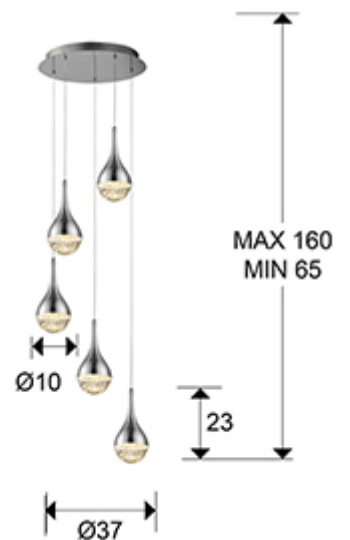

773572

>>ITEM CANCELLED

. This lamp is supplied with GRAVITY TOGGLES, to improve ceiling fixing.

## SIZES

Sizes: Ø 37.0 ↓ 140.0 cm  
Height when installed: 65.0/ max. 160.0 cm  
Weight: 6.2 Kg

## SIZES WITH PACKAGING

Weight: 7.4 Kg  
Volume: 0.0470m<sup>3</sup>  
Sizes: ↔ 44.0 ↓ 25.0 ↗ 43.0 cm

---

## ADDITIONAL INFORMATION

Material: Metal, glass  
Finish: Chromed, clear  
Cable colour: Clear