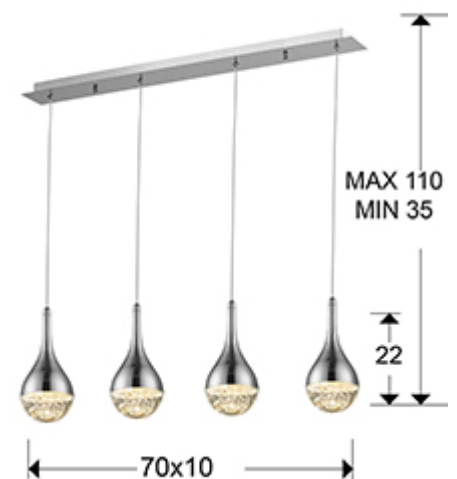

## Elie 773421

Pendants

LED lamp of 4 lights, made of metal, chrome finish. Shades with drop shape made of solid glass with decorative bubbles inside. Adjustable in length. 4x5W LED. 1600 lm. 3000 K.

· This lamp is supplied with GRAVITY TOGGLES, to improve ceiling fixing.

### SIZES

Sizes: ↔ 70.0 ↓ 22.0 ↗ 10.0 cm  
 Height when installed: 35.0/ max. 110.0 cm  
 Weight: 5.0 Kg

### SIZES WITH PACKAGING

Weight: 5.9 Kg  
 Volume: 0.0380m<sup>3</sup>  
 Sizes: ↔ 76.0 ↓ 19.0 ↗ 26.0 cm

---