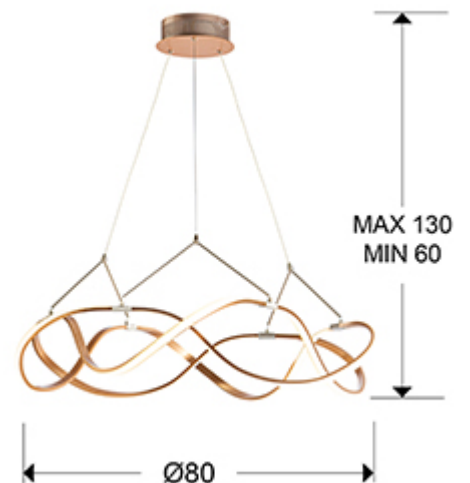

Molly

Pendants

763967D

LED lamp made of brushed aluminium, rose gold finish with chrome details. Opal silicone diffusers. Adjustable height. 45W, 4050 lm. 3000 K. DIMMABLE. Remote control included.

This product includes LED drivers with dimmer of 0-10V or PWM, a receiver and a remote control by radiofrequency. To use with wall dimmer, use only these types of dimmers, any other would damage the LED driver.

GENERAL INFORMATION

Catalogue: i39 Iluminación
Page: 73
EAN Code: 8435435332242
Type: Pendants
Collection: Molly

SIZES

Sizes: Ø 80.0 ↑ 30.0 cm
Height when installed: 60.0/ max. 150.0 cm
Weight: 2.2 Kg

SIZES WITH PACKAGING

Weight: 4.9 Kg
Volume: 0.2020m³
Sizes: ↔ 90.0 ↑ 90.0 ↗ 25.0 cm

TECHNICAL INFORMATION

IP protection: IP 20
Electric class: Class 1
Maximum power: 45W
Voltage: 180/240 V
Frequency: 50/60 Hz
Regulation: REMOTE CONTROL
Colour temperature: 3,000 K
Average lifespan: 50,000 h
Power factor: >0.8
CRI: >90

ADDITIONAL INFORMATION

Material: Metal, aluminium, silicone
Finish: Rose gold, opal