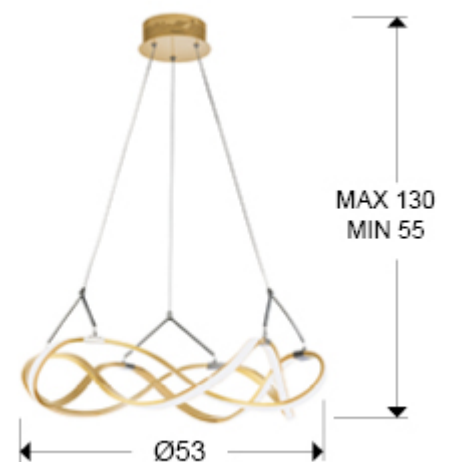

Molly

Pendants

763712D

LED lamp, made of brushed aluminium, rose gold finish with chrome details. Opal silicone diffusers. Adjustable height. 30W LED, 2700 lm, 3000 K. DIMMABLE. Remote control included.

This product includes LED drivers with dimmer of 0-10V or PWM, a receiver and a remote control by radiofrequency. To use with wall dimmer, use only these types of dimmers, any other would damage the LED driver.

GENERAL INFORMATION

Catalogue: I38 Iluminación
Page: 22
EAN Code: 843543532334
Type: Pendants
Collection: Molly

SIZES

Sizes: Ø 53.0 ↓ 22.0 cm
Height when installed: 55.0/ max. 130.0 cm
Weight: 1.2 Kg

SIZES WITH PACKAGING

Weight: 2.9 Kg
Volume: 0.0690m³
Sizes: ↔ 64.0 ↓ 19.0 ↗ 57.0 cm

TECHNICAL INFORMATION

IP protection: IP 20
Electric class: Class 1
Maximum power: 30W
Voltage: 180/240 V
Frequency: 50/60 Hz
Regulation: REMOTE CONTROL
Colour temperature: 3,000 K
Average lifespan: 50,000 h
Power factor: >0.9
CRI: >80

ADDITIONAL INFORMATION

Material: Aluminium, acrylic
Finish: Rose gold, opal
Cable colour: clear