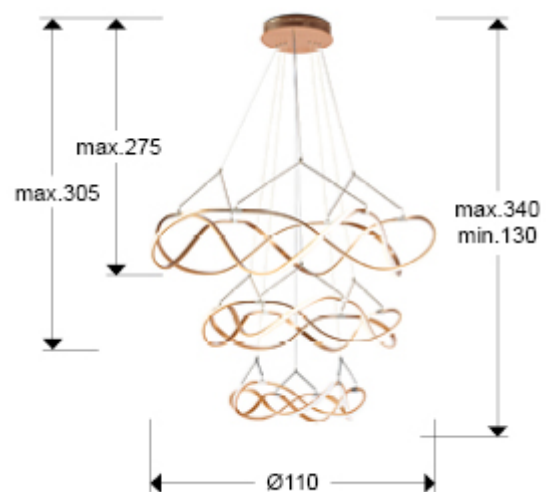

## Molly

763455B

Large lamps

3-storey LED lamp made of aluminium, rose gold finish with chrome details. Opal silicone diffusers. Adjustable height. DIMMABLE by BLUETOOTH, with APP for smartphone. 30 W+45 W+63 W, 12420 lm. 3000 K

### SIZES

Sizes: Ø 110.0 ↓ 200.0 cm  
Height when installed: 130.0/ max. 340.0 cm  
Weight: 7.4 Kg