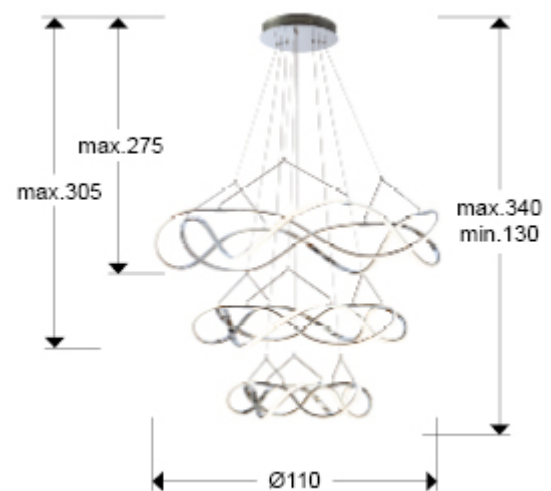

Molly

763431B

Large lamps

3-tier LED lamp made of aluminium, chrome finish. Opal silicone diffusers. Adjustable height. DIMMABLE by BLUETOOTH, with APP for smartphone. 30 W+45 W+63 W, 12420 lm. 3000 K

Includes a LED driver with Bluetooth dimming functions to be used with a mobile or tablet App. It can also be used with a smart speaker such as Google Home or Amazon Echo if a Bluetooth Gateway device is added. Dimming not compatible with wall dimmer. - This lamp is supplied with GRAVITY TOGGLES, to improve ceiling fixing.

GENERAL INFORMATION

Catalogue: i42 Iluminación
 Page: 139
 EAN Code: 8435435332136
 Type: Large lamps
 Collection: Molly

SIZES

Sizes: Ø 110.0 ↓ 200.0 cm
 Height when installed: 130.0/ max. 340.0 cm
 Weight: 7.4 Kg

SIZES WITH PACKAGING

Weight: 11.4 Kg
 Volume: 0.4390m³
 Sizes: ↔ 121.0 ↓ 30.0 ↗ 121.0 cm

TECHNICAL INFORMATION

IP protection: IP 20
Electric class: Class 1
Maximum power: 138W
Voltage: 100/277 V
Frequency: 50/60 Hz
Regulation: BLUETOOTH
Colour temperature: 3,000 K
Average lifespan: 50,000 h
Power factor: >0.9
CRI: >80