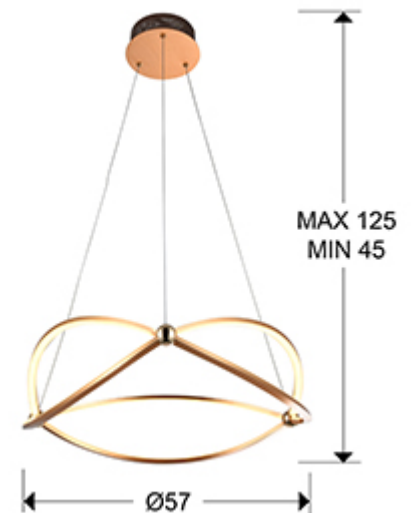

## Ocellis

757232

Pendants

LED lamp made of brushed aluminium, rose gold finish. Opal silicone diffuser. Adjustable height. 45 W, 4050 lm. 3000 K

- This lamp is supplied with GRAVITY TOGGLES, to improve ceiling fixing.

### SIZES

Sizes: Ø 57.0 ↑ 14.0 cm  
Height when installed: 45.0/ max. 125.0 cm  
Weight: 1.5 Kg

### SIZES WITH PACKAGING

Weight: 3.6 Kg  
Volume: 0.0970m<sup>3</sup>  
Sizes: ↔ 68.0 ↓ 21.0 ↗ 68.0 cm

---