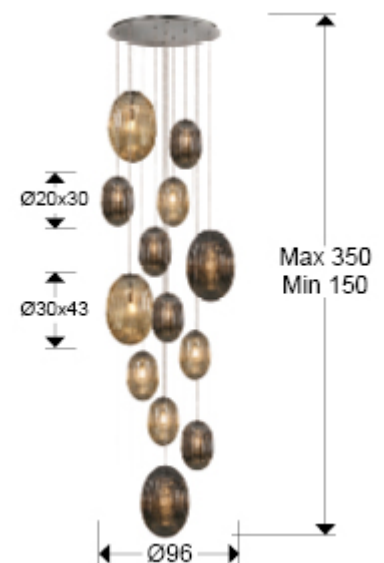

## Ovila

752459D

Large lamps

Recommended product

Lamp of 13 lights, made of metal, chrome finish. Combined glass shades: small and large size. Two shimmered glass colours: Cognac and Smoked grey. Adjustable length. DIMMABLE. Remote control included.

This product includes receiver dimmer and remote control by radiofrequency. This item includes 13 E27 LED 8W. DIMMABLE

### SIZES

Sizes: Ø 96.0 ↑ 300.0 cm  
Height when installed: 150.0/ max. 350.0 cm  
Weight: 28.0 Kg

## ADDITIONAL INFORMATION

Material: Metal. Glass.  
Finish: Chrome. Cognac, Smoky grey.  
Assembling time by customer: 35 min