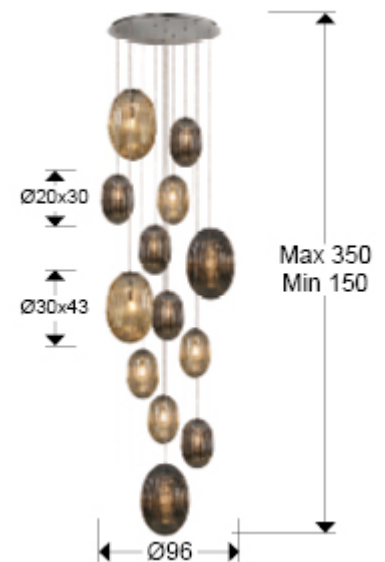

Ovila

752459

Large lamps

Recommended product

Lamp of 13 lights, made of metal, chrome finish. Combined glass shades: small and large size. Two shimmered glass colours: Cognac and Smoked grey. Adjustable length.

.This item includes 13 E27 LED 8W. DIMABLE This lamp is supplied with GRAVITY TOGGLES, to improve ceiling fixing.

GENERAL INFORMATION

Catalogue: i42 Iluminación
Page: 47
EAN Code: 8435435330897
Type: Large lamps
Collection: Ovila

SIZES

Sizes: Ø 96.0 ↑ 300.0 cm
Height when installed: 150.0/ max. 350.0 cm
Weight: 28.0 Kg

SIZES WITH PACKAGING

Weight: 49.9 Kg
Volume: 0.8290m³
Sizes: ↔ 135.0 ↓ 64.0 ↗ 96.0 cm

TECHNICAL INFORMATION

Energy class: A+
IP protection: IP 20
Electric class: Class 1
Maximum power: 13x20W
Voltage: 220/240 V
Frequency: 50/60 Hz

ADDITIONAL INFORMATION

Material: Metal. Glass.
Finish: Chrome. Cognac, Smoky grey.
Assembling time by customer: 35 min