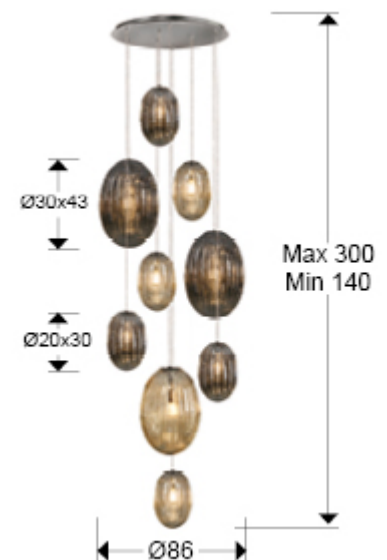

Ovila

752367D

Pendants

Recommended product

Lamp of 9 lights, made of metal, chrome finish. Combined glass shades: small and large size. Two shimmered glass colours: Cognac and Smoked grey. Adjustable length. DIMMABLE. Remote control included.

This product includes receiver dimmer and remote control by radiofrequency · This item includes 9 E27 LED 8W. DIMABLE

GENERAL INFORMATION

Catalogue: i42 Iluminación
Page: 46
EAN Code: 8435435331054
Type: Pendants
Collection: Ovila

SIZES

Sizes: Ø 86.0 ↑ 230.0 cm
Height when installed: 140.0/ max. 300.0 cm
Weight: 20.5 Kg

SIZES WITH PACKAGING

Weight: 37.6 Kg
Volume: 0.5980m³
Sizes: ↔ 110.0 ↑ 64.0 ↗ 85.0 cm

TECHNICAL INFORMATION

Energy class: A+
IP protection: IP 20
Electric class: Class 1
Maximum power: 9x20W
Voltage: 220/240 V
Frequency: 50/60 Hz
Regulation: REMOTE CONTROL

ADDITIONAL INFORMATION

Material: Metal. Glass.
Finish: Chrome. Cognac, Smoky grey.
Assembling time by customer: 25 min