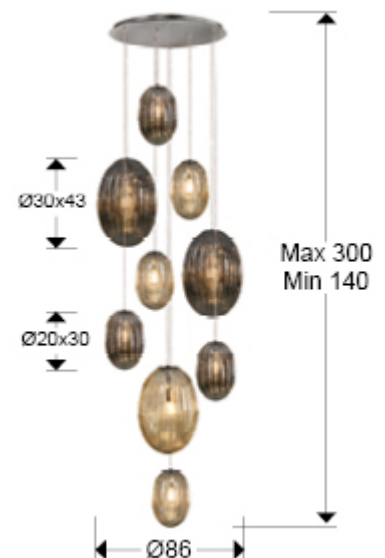

Ovila

752367

Pendants

Recommended product

Lamp of 9 lights, made of metal, chrome finish. Combined glass shades: small and large size. Two shimmered glass colours: Cognac and Smoked grey. Adjustable length.

.This item includes 9 E27 LED 8W. DIMABLE This lamp is supplied with GRAVITY TOGGLES, to improve ceiling fixing.

GENERAL INFORMATION

Catalogue: i42 Iluminación
Page: 46
EAN Code: 8435435330880
Type: Pendants
Collection: Ovila

SIZES

Sizes: Ø 86.0 ↓ 230.0 cm
Height when installed: 140.0/ max. 300.0 cm
Weight: 20.5 Kg

SIZES WITH PACKAGING

Weight: 37.6 Kg
Volume: 0.5980m³
Sizes: ↔ 110.0 ↓ 64.0 ↗ 85.0 cm

TECHNICAL INFORMATION

Energy class: A+
IP protection: IP 20
Electric class: Class 1
Maximum power: 9x20W
Voltage: 220/240 V
Frequency: 50/60 Hz

ADDITIONAL INFORMATION

Material: Metal. Glass.
Finish: Chrome. Cognac, Smoky grey.
Assembling time by customer: 25 min