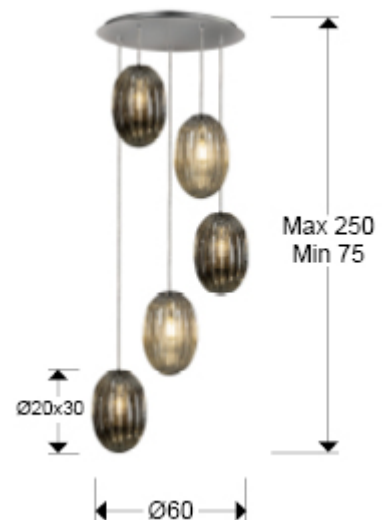

Ovila

752268

Pendants

Recommended product

Lamp of 5 lights, made of metal, chrome finish. Small glass shades combined in two tonalities: brandy and shimmered smoke grey. Adjustable in length.

.This item includes 5 E27 LED 8W. DIMABLE This lamp is supplied with GRAVITY TOGGLES, to improve ceiling fixing.

GENERAL INFORMATION

Catalogue: i42 Iluminación
Page: 40
EAN Code: 8435435331313
Type: Pendants
Collection: Ovila

SIZES

Sizes: \varnothing 60.0 \updownarrow 160.0 cm
Height when installed: 75.0/ max. 250.0 cm
Weight: 9.5 Kg

SIZES WITH PACKAGING

Weight: 12.0 Kg
Volume: 0.1810m³
Sizes: \leftrightarrow 62.0 \updownarrow 47.0 \swarrow 62.0 cm

TECHNICAL INFORMATION

Energy class: A+
IP protection: IP 20
Electric class: Class 1
Maximum power: 5x20W
Voltage: 220/240 V
Frequency: 50 Hz