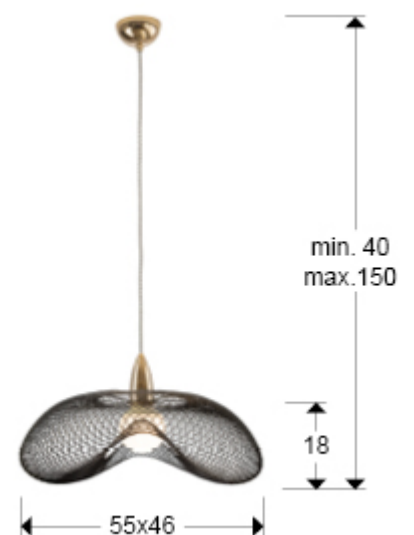

Forma 735971

1 Light Pendants

Recommended product

Lamp of 1 light made of metal finished in bright gold and shade of black metal mesh.

Clear curly cable · This item includes 1 E27 LED 15W
This lamp is supplied with GRAVITY TOGGLES, to improve ceiling fixing.

GENERAL INFORMATION

Catalogue: i42 Iluminación
Page: 71
EAN Code: 8435435333058
Type: 1 Light Pendants
Collection: Forma

SIZES

Sizes: ↔ 55.0 ↓ 28.0 ↗ 46.0 cm
Height when installed: 40.0/ max. 150.0 cm
Weight: 1.1 Kg

SIZES WITH PACKAGING

Weight: 2.9 Kg
Volume: 0.0860m³
Sizes: ↔ 64.0 ↓ 25.0 ↗ 54.0 cm

TECHNICAL INFORMATION

Energy class: A+
IP protection: IP 20
Electric class: Class 1
Maximum power: 40W
Voltage: 110/220 V
Frequency: 50/60 Hz