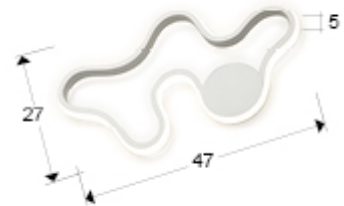

Marea

723955

Wall lamps

LED wall or ceiling lamp, made of metal and aluminium, sand white finish. Opal silicone diffuser. 14W LED. 800 lm. 3.000 K.

GENERAL INFORMATION

Catalogue: i42 Iluminación
Page: 246
EAN Code: 8435435323202
Type: Wall lamps
Collection: Marea

SIZES

Sizes: ↔ 47.0 ↓ 27.0 ↗ 5.0 cm
Weight: 0.9 Kg

SIZES WITH PACKAGING

Weight: 1.5 Kg
Volume: 0.0260m³
Sizes: ↔ 57.0 ↓ 38.0 ↗ 12.0 cm

TECHNICAL INFORMATION

IP protection: IP 20
Electric class: Class 1
Maximum power: 14W
Voltage: 220/240 V
Frequency: 50/60 Hz
Dimmable: NO
Colour temperature: 3,000 K
Average lifespan: 50,000 h
Power factor: >0.9
CRI: >80