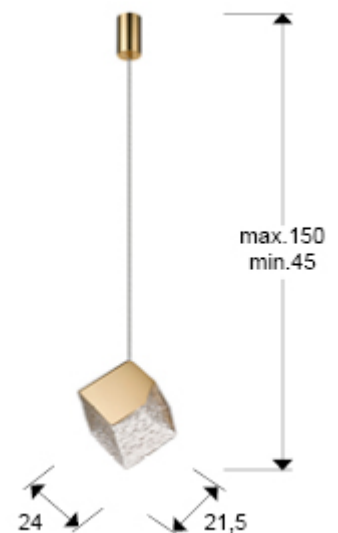

## Priscila

720137

1 Light Pendants

Lamp of 1 light made of metal and steel finished in gold.  
Cubic shade of textured glass. Adjustable in height.

·This item includes 1 G9 LED 6W This lamp is supplied  
with GRAVITY TOGGLES, to improve ceiling fixing.

### SIZES

Sizes: ↔ 24.0 ↓ 24.0 ↗ 21.5 cm  
Height when installed: 45.0/ max. 150.0 cm  
Weight: 1.5 Kg

### SIZES WITH PACKAGING

Weight: 1.9 Kg  
Volume: 0.0190m<sup>3</sup>  
Sizes: ↔ 23.0 ↓ 35.0 ↗ 23.0 cm

---