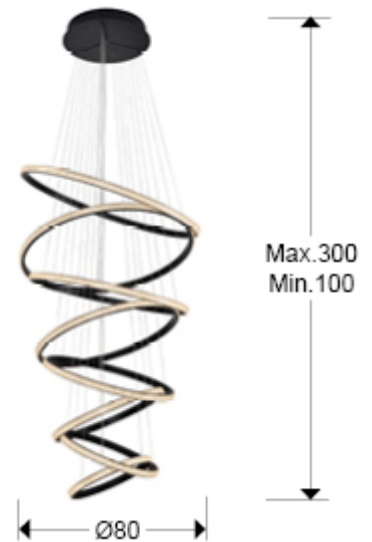

Modelo sustituido por 717694D *Item replaced by 717694D*

## Ring

717694B

Large lamps

Lamp made of metal and aluminium finished in sanded matt black. Eight rings, adjustables in length, with diffuser of clear acrylic pieces. DIMMABLE by BLUETOOTH with APP for smartphone. 162W LED. 8100 lm. 4.000 K.

Includes LED driver with dimmer by Bluetooth to use by mobile or table APP. Also by a smart speaker like Google Home or Amazon Echo if you add a Bluetooth Gateway device. Dimming not compatible with wall dimmer. - This lamp is supplied with GRAVITY TOGGLES, to improve ceiling fixing.

### SIZES

Sizes: Ø 80.0 ↑ 200.0 cm  
Height when installed: 100.0/ max. 300.0 cm  
Weight: 9.7 Kg