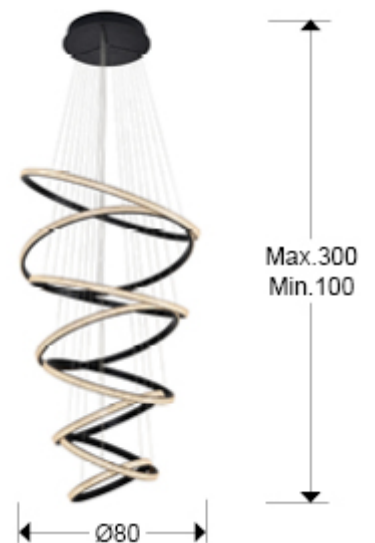

Modelo sustituido por 717687D / Item replaced by 717687D

Ring

717687B

Large lamps

Lamp made of metal and aluminium finished in sanded matt black. Eight rings, adjustables in length, with diffuser of clear acrylic pieces. DIMMABLE by BLUETOOTH with APP for smartphone. 162W LED. 8100 lm. 3.000 K.

Includes LED driver with dimmer by Bluetooth to use by mobile or table APP. Also by a smart speaker like Google Home or Amazon Echo if you add a Bluetooth Gateway device. Dimming not compatible with wall dimmer. - This lamp is supplied with GRAVITY TOGGLES, to improve ceiling fixing.

GENERAL INFORMATION

Catalogue: i39 Iluminación
Page: 58
EAN Code: 8435435333171
Type: Large lamps
Collection: Ring

SIZES

Sizes: Ø 80.0 ↑ 200.0 cm
Height when installed: 100.0/ max. 300.0 cm
Weight: 9.7 Kg

SIZES WITH PACKAGING

Weight: 13.0 Kg
Volume: 0.1380m³
Sizes: ↔ 88.0 ↓ 12.0 ↗ 131.0 cm

TECHNICAL INFORMATION

IP protection: IP 20
Electric class: Class 1
Maximum power: 162W
Voltage: 110/277 V
Frequency: 50/60 Hz
Regulation: BLUETOOTH
Colour temperature: 3,000 K
Average lifespan: 50,000 h
Power factor: >0.95
CRI: >80