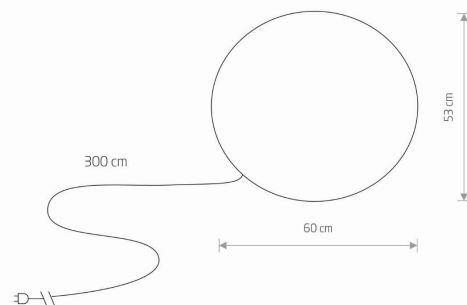

LUMINAIRE MODEL

CUMULUS L
6978

CATALOGUE GROUP
COUNTRY OF ORIGIN

—
MADE IN POLAND

LIGHT SOURCE **E27**
 LIGHT SOURCES TYPE **Replaceable**
 MAXIMUM WATTAGE **25W only LED**
 LAMP INCLUDES SOURCE OF LIGHT **No**
 NUMBER OF LIGHT SOURCES **1**
 IP **IP44**
Exterior use

PACKAGE DIMENSIONS (L/W/H) **62cm/62cm/58cm**

NET/GROSS WEIGHT **3.8kg/5.23kg**

ASSEMBLY METHOD **Free-standing/Pin for ground/Sheet metal for hard base**

LEADING/SUPPLEMENTARY COLOR **White**

MATERIALS **Plastic PE**

STYLE **Modern**

ELECTRICAL SECURITY CLASS **II**

POWER SUPPLY **~220-230V/50/60Hz**

DIMENSIONS

5 903139697897