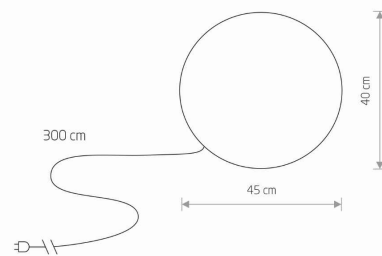

LUMINAIRE MODEL

**CUMULUS M**  
**6977**

CATALOGUE GROUP  
COUNTRY OF ORIGIN

—  
**MADE IN POLAND**

LIGHT SOURCE **E27**  
LIGHT SOURCES TYPE **Replaceable**  
MAXIMUM WATTAGE **25W only LED**  
LAMP INCLUDES SOURCE OF LIGHT **No**  
NUMBER OF LIGHT SOURCES **1**  
IP **IP44**  
**Exterior use**

PACKAGE DIMENSIONS (L/W/H) **45.7cm/45.7cm/41.7cm**

NET/GROSS WEIGHT **2.43kg/3.21kg**

ASSEMBLY METHOD **Free-standing/Pin for ground/Sheet metal for hard base**

LEADING/SUPPLEMENTARY COLOR **White**

MATERIALS **Plastic PE**

STYLE **Modern**

ELECTRICAL SECURITY CLASS **II**

POWER SUPPLY **~220-230V/50/60Hz**

DIMENSIONS

5 903139697798