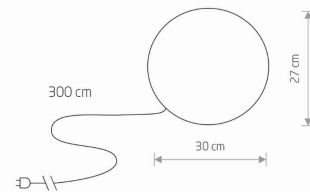

LUMINAIRE MODEL

**CUMULUS S**  
**6976**

CATALOGUE GROUP  
COUNTRY OF ORIGIN

—  
**MADE IN POLAND**

LIGHT SOURCE **E27**  
 LIGHT SOURCES TYPE **Replaceable**  
 MAXIMUM WATTAGE **25W only LED**  
 LAMP INCLUDES SOURCE OF LIGHT **No**  
 NUMBER OF LIGHT SOURCES **1**  
 IP **IP44**  
**Exterior use**

PACKAGE DIMENSIONS (L/W/H) **30.7cm/30.7cm/27.7cm**

NET/GROSS WEIGHT **1kg/1.2kg**

ASSEMBLY METHOD **Free-standing/Pin for ground/Sheet metal for hard base**

LEADING/SUPPLEMENTARY COLOR **White**

MATERIALS **Plastic PE**

STYLE **Modern**

ELECTRICAL SECURITY CLASS **II**

POWER SUPPLY **~220-230V/50/60Hz**

DIMENSIONS

5 903139697699