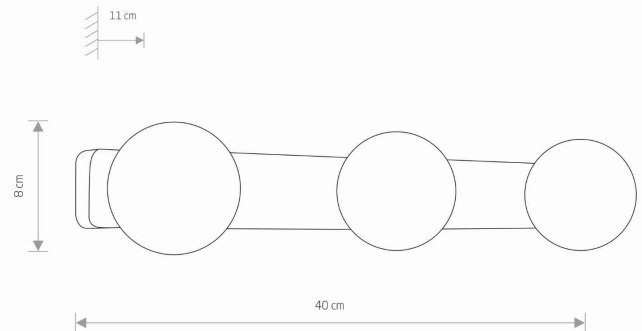

LUMINAIRE MODEL

BRAZOS
6951

CATALOGUE GROUP
COUNTRY OF ORIGIN

—
MADE IN P.R.C.

LIGHT SOURCE **G9**
 LIGHT SOURCES TYPE **Replaceable**
 MAXIMUM WATTAGE **10W only LED**
 LAMP INCLUDES SOURCE OF LIGHT **No**
 NUMBER OF LIGHT SOURCES **3**
 IP **IP44**
Interior use

PACKAGE DIMENSIONS (L/W/H) **13.5cm/11.5cm/45cm**

NET/GROSS WEIGHT **1.060kg/1.140kg**

ASSEMBLY METHOD **Direct assembly**

LEADING/SUPPLEMENTARY COLOR **Chrome,White**

MATERIALS **Glass,Chrome plated steel**

STYLE **Modern**

ELECTRICAL SECURITY CLASS **I**

POWER SUPPLY **~220-230V/50/60Hz**

DIMENSIONS

5 903139695190