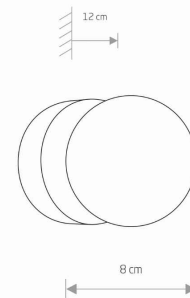

PACKAGE DIMENSIONS (L/W/H) **11.5cm/11.5cm/15.5cm**

NET/GROSS WEIGHT **0.38kg/0.400kg**

ASSEMBLY METHOD **Bridge**

LEADING/SUPPLEMENTARY COLOR **White, Chrome**

MATERIALS **Glass, Chrome plated steel**

STYLE **Modern**

ELECTRICAL SECURITY CLASS **I**

POWER SUPPLY **~220-230V/50/60Hz**

DIMENSIONS

5 9 0 3 1 3 9 6 9 4 8 9 6