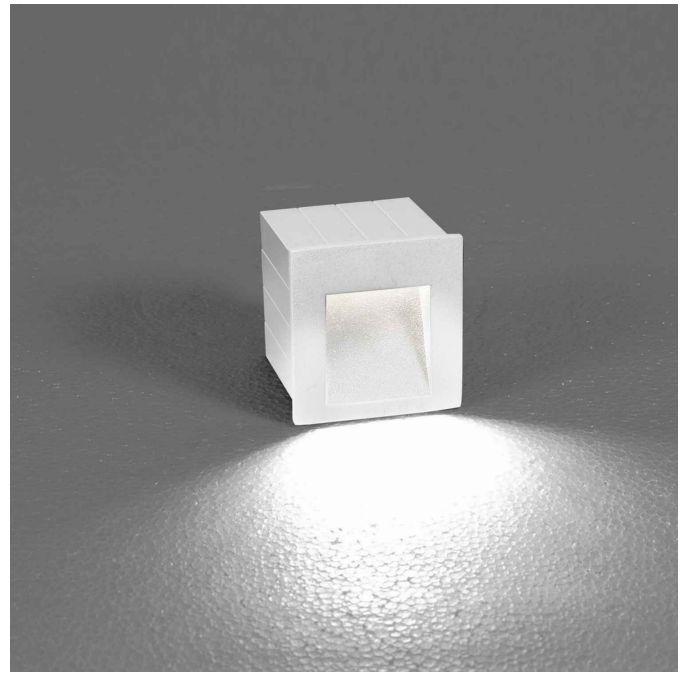

LUMINAIRE MODEL

STEP LED
6908

CATALOGUE GROUP
COUNTRY OF ORIGIN

—
MADE IN P.R.C.

LIGHT SOURCE **LED**
 LIGHT SOURCES TYPE **Integrated**
 MAXIMUM WATTAGE **3W**
 LAMP INCLUDES SOURCE OF LIGHT **Yes**
 IP **IP44**
Exterior use
 LIFETIME **10000h**

PACKAGE DIMENSIONS (L/W/H) **8cm/7.5cm/7.5cm**
 NET/GROSS WEIGHT **0.466kg/0.498kg**
 ASSEMBLY METHOD **Recessed assembly**
 LEADING/SUPPLEMENTARY COLOR **White**
 MATERIALS **Painted aluminum, Plastic**
 STYLE **Modern**
 ELECTRICAL SECURITY CLASS **I**
 POWER SUPPLY **~220-230V/50/60Hz**

DIMENSIONS

CUT OUT

HOLE SHAPE **Rectangular**
 HOLE DIMENSIONS **5.6/6.2cm**

Item No.	POWER	COLOR TEMP	LUMEN	BEAM ANGLE	CRI	IP	LED BRAND	DRIVER BRAND	LIFETIME	WARRANTY
6908	3W	3000K	190lm	92°	≥ 80	IP44	—	—	10000h	—