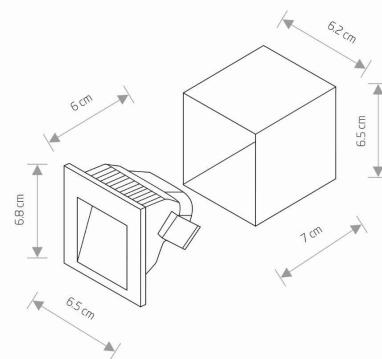

LUMINAIRE MODEL

STEP LED
6908

CATALOGUE GROUP
COUNTRY OF ORIGIN

—
MADE IN P.R.C.

LIGHT SOURCE **LED**
 LIGHT SOURCES TYPE **Integrated**
 MAXIMUM WATTAGE **3W**
 LAMP INCLUDES SOURCE OF LIGHT **Yes**
 IP **IP44**
Exterior use
 LIFETIME **10000h**

PACKAGE DIMENSIONS (L/W/H) **8cm/7.5cm/7.5cm**
 NET/GROSS WEIGHT **0.466kg/0.498kg**
 ASSEMBLY METHOD **Recessed assembly**
 LEADING/SUPPLEMENTARY COLOR **White**
 MATERIALS **Painted aluminum, Plastic**
 STYLE **Modern**
 ELECTRICAL SECURITY CLASS **I**
 POWER SUPPLY **~220-230V/50/60Hz**

DIMENSIONS

CUT OUT

HOLE SHAPE **Rectangular**
 HOLE DIMENSIONS **5.6/6.2cm**

Item No.	POWER	COLOR TEMP	LUMEN	BEAM ANGLE	CRI	IP	LED BRAND	DRIVER BRAND	LIFETIME	WARRANTY
6908	3W	3000K	190lm	92°	≥ 80	IP44	—	—	10000h	—