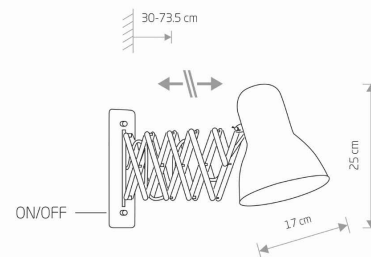

LUMINAIRE MODEL

HARMONY
6868

CATALOGUE GROUP
COUNTRY OF ORIGIN

—
MADE IN POLAND

LIGHT SOURCE **E27**
 LIGHT SOURCES TYPE **Replaceable**
 MAXIMUM WATTAGE **25W only LED**
 LAMP INCLUDES SOURCE OF LIGHT **No**
 NUMBER OF LIGHT SOURCES **1**
 IP **IP20**
Interior use

PACKAGE DIMENSIONS (L/W/H) **34cm/24,5cm/20cm**

NET/GROSS WEIGHT **1,17kg/1,46kg**

ASSEMBLY METHOD **Direct assembly**

LEADING/SUPPLEMENTARY COLOR **White**

SWITCH **Yes**

MATERIALS **Painted steel,Chrome**

STYLE **Modern**

ELECTRICAL SECURITY CLASS **I**

POWER SUPPLY **~220-230V/50/60Hz**

DIMENSIONS

5 903139686891