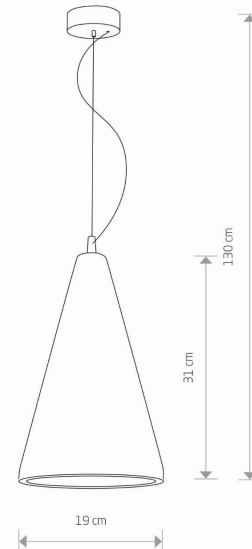

LUMINAIRE MODEL

**VOLCANO L**  
**6852**

CATALOGUE GROUP  
COUNTRY OF ORIGIN

—  
**MADE IN POLAND**

LIGHT SOURCE **E27**  
 LIGHT SOURCES TYPE **Replaceable**  
 MAXIMUM WATTAGE **25W only LED**  
 LAMP INCLUDES SOURCE OF LIGHT **No**  
 NUMBER OF LIGHT SOURCES **1**  
 IP **IP20**  
**Interior use**

PACKAGE DIMENSIONS (L/W/H) **35cm/21cm/21cm**

NET/GROSS WEIGHT **2,59kg/2,96kg**

ASSEMBLY METHOD **Bridge**

LEADING/SUPPLEMENTARY COLOR **Gray, Gray**

MATERIALS **Concrete, Painted steel, Chrome**

STYLE **Modern**

ELECTRICAL SECURITY CLASS **I**

POWER SUPPLY **~220-230V/50/60Hz**

DIMENSIONS

5 903139685290