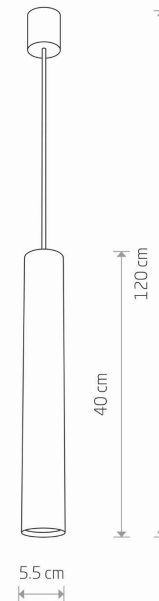

LUMINAIRE MODEL

EYE L
6841

CATALOGUE GROUP
COUNTRY OF ORIGIN

—
MADE IN POLAND

LIGHT SOURCE **GU10**
 LIGHT SOURCES TYPE **Replaceable**
 MAXIMUM WATTAGE **1x10W only LED**
 LAMP INCLUDES SOURCE OF LIGHT **No**
 NUMBER OF LIGHT SOURCES **1**
 IP **IP20**
Interior use

PACKAGE DIMENSIONS (L/W/H) **53cm/7,5cm/7,5cm**

NET/GROSS WEIGHT **1.08kg/1.19kg**

ASSEMBLY METHOD **Bridge**

LEADING/SUPPLEMENTARY COLOR **Black**

MATERIALS **Painted steel**

STYLE **Modern**

ELECTRICAL SECURITY CLASS **I**

POWER SUPPLY **~220-230V/50/60Hz**

DIMENSIONS

5 903 139 684 194