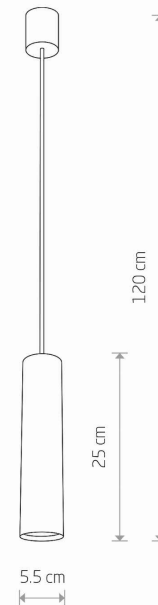

LUMINAIRE MODEL

EYE M
6840

CATALOGUE GROUP
COUNTRY OF ORIGIN

—
MADE IN POLAND

LIGHT SOURCE **GU10**
 LIGHT SOURCES TYPE **Replaceable**
 MAXIMUM WATTAGE **1x10W only LED**
 LAMP INCLUDES SOURCE OF LIGHT **No**
 NUMBER OF LIGHT SOURCES **1**
 IP **IP20**
Interior use

PACKAGE DIMENSIONS (L/W/H) **46,5cm/6,5cm/6,5cm**

NET/GROSS WEIGHT **0.79kg/0.88kg**

ASSEMBLY METHOD **Bridge**

LEADING/SUPPLEMENTARY COLOR **Black**

MATERIALS **Painted steel**

STYLE **Modern**

ELECTRICAL SECURITY CLASS **I**

POWER SUPPLY **~220-230V/50/60Hz**

DIMENSIONS

5 903139684095

Nowodvorski
LIGHTING

CATALOGUE CARD