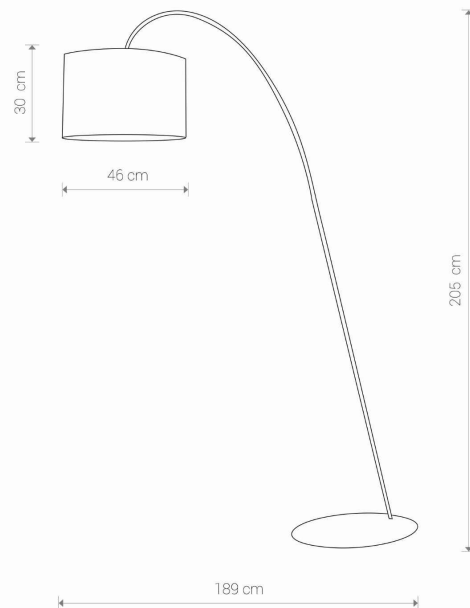

LUMINAIRE MODEL

**ALICE L
6818**

CATALOGUE GROUP
COUNTRY OF ORIGIN

—
MADE IN POLAND

LIGHT SOURCE **E27**
 LIGHT SOURCES TYPE **Replaceable**
 MAXIMUM WATTAGE **25W only LED**
 LAMP INCLUDES SOURCE OF LIGHT **No**
 NUMBER OF LIGHT SOURCES **1**
 IP **IP20**
Interior use

PACKAGE DIMENSIONS (L/W/H) **65cm/50cm/9cm**
 NET/GROSS WEIGHT **12.61kg/16.1kg**
 ASSEMBLY METHOD **Free-standing product**
 LEADING/SUPPLEMENTARY COLOR **Black, Gray**
 SWITCH **Yes**
 MATERIALS **Painted steel, Fabric**
 STYLE **Modern**
 ELECTRICAL SECURITY CLASS **II**
 POWER SUPPLY **~220-230V/50/60Hz**

DIMENSIONS

5 903 1396 81896