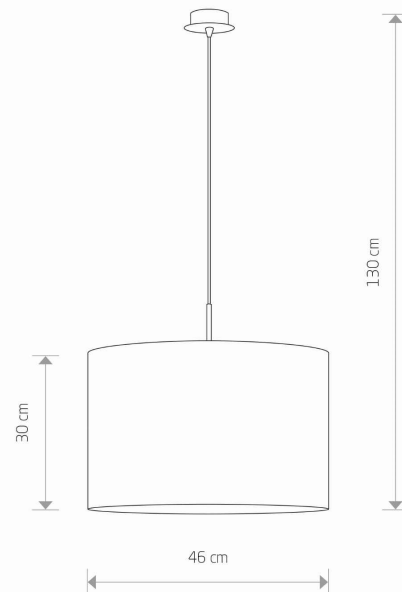

LUMINAIRE MODEL

ALICE L
6816

CATALOGUE GROUP
COUNTRY OF ORIGIN

—
MADE IN POLAND

LIGHT SOURCE **E27**
LIGHT SOURCES TYPE **Replaceable**
MAXIMUM WATTAGE **25W only LED**
LAMP INCLUDES SOURCE OF LIGHT **No**
NUMBER OF LIGHT SOURCES **1**
IP **IP20**
Interior use

PACKAGE DIMENSIONS (L/W/H) **50cm/50cm/33cm**
NET/GROSS WEIGHT **0.8kg/1.96kg**
ASSEMBLY METHOD **Bridge**
LEADING/SUPPLEMENTARY COLOR **Gray,Black**
MATERIALS **Fabric,Painted steel**
STYLE **Modern**
ELECTRICAL SECURITY CLASS **I**
POWER SUPPLY **~220-230V/50/60Hz**

DIMENSIONS

5 9 0 3 1 3 9 6 8 1 6 9 8